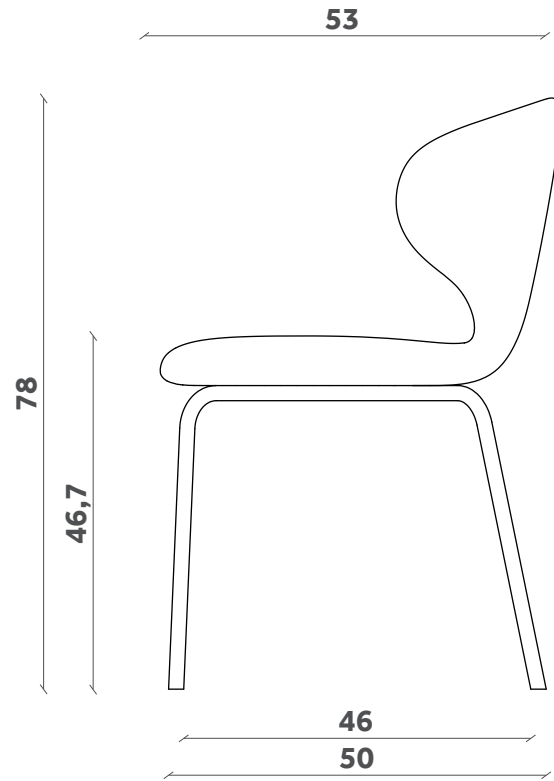

MULA

Sedia/Chair

Design e-ggs

SD 60

FINITURE / FINISHES

Base

Base

Metallo / Metal

Anthracite
Ral: 7016

Black
Ral: 9005

Copper

Seduta

Seat

Tessuto cliente

min. 2 pezzi
h1,40x1,8ml a seduta

Customer own fabric