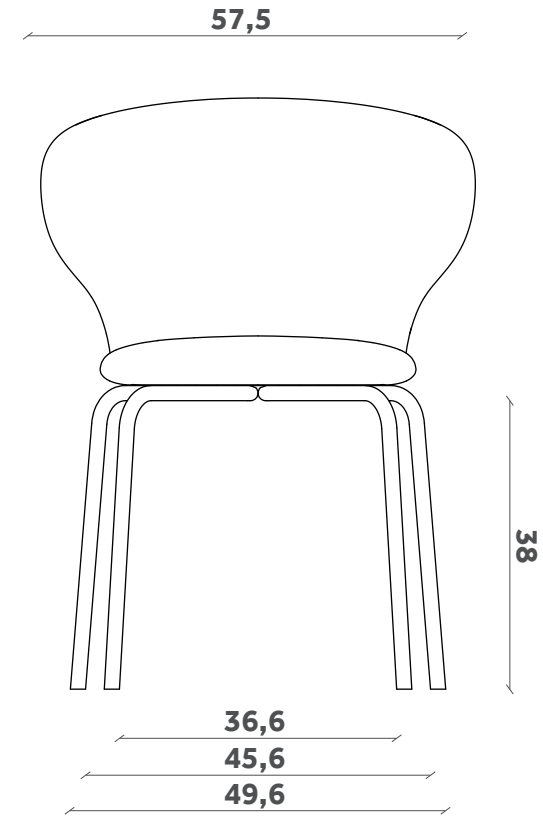

MULA

Sedia/Chair

Design e-ggs

SD 60

FINITURE / FINISHES

Base

Base

Metallo / Metal

Anthracite
Ral: 7016

Black
Ral: 9005

Copper

Seduta

Seat

Tessuto cliente

min. 2 pezzi
h1,40x1,8ml a seduta

Customer own fabric